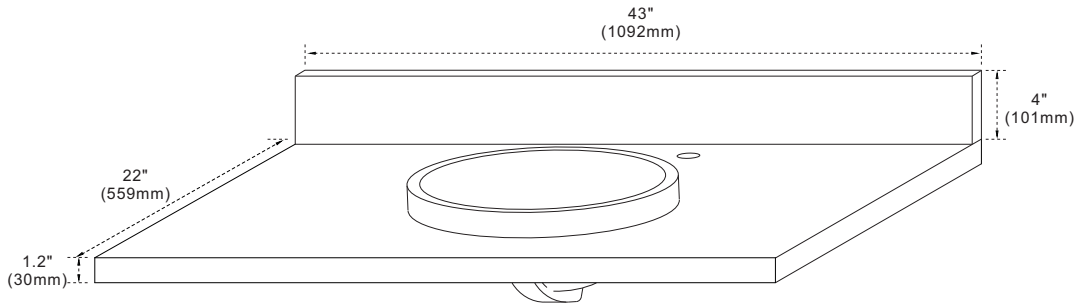

BELLATERRA HOME

Model: 430003-43 Countertop

Features

1. Single 18" round topmount sink cutout;
2. Single faucet hole;
3. 4" height backsplash included;
4. Thickness laminated to 1.2";

Colors / Finishes

- WM - Natural White Carrara marble;
- BG - Natural Black Galaxy Granite;
- GY - Natural Grey Granite;
- WE - White Engineer Stone;

Top view

Side view

NOTE: SINK STYLE, SHAPE, FAUCET HOLES, CUTOUT ON TOP, VANITY MAY VARY FROM THE PICTURE ABOVE. INSTRUCTIONAL PURPOSE ONLY.