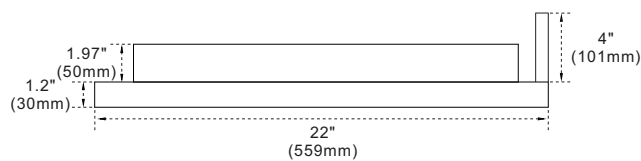

BELLATERRA HOME

Model: 430003-43 Countertop

Features

1. Single 18" round topmount sink cutout;
2. Single faucet hole;
3. 4" height backsplash included;
4. Thickness laminated to 1.2";

Colors / Finishes

- WM - Natural White Carrara marble;
- BG - Natural Black Galaxy Granite;
- GY - Natural Grey Granite;
- WE - White Engineer Stone;

Top view

Side view

NOTE: SINK STYLE, SHAPE, FAUCET HOLES, CUTOUT ON TOP, VANITY MAY VARY FROM THE PICTURE ABOVE. INSTRUCTIONAL PURPOSE ONLY.