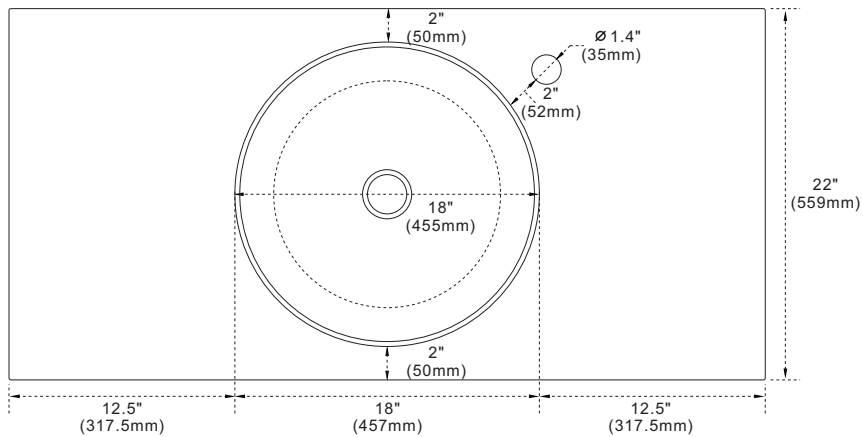

BELLATERRA HOME

Model: 430003-43 Countertop

Features

1. Single 18" round topmount sink cutout;
2. Single faucet hole;
3. 4" height backsplash included;
4. Thickness laminated to 1.2";

Colors / Finishes

- WM - Natural White Carrara marble;
- BG - Natural Black Galaxy Granite;
- GY - Natural Grey Granite;
- WE - White Engineer Stone;

Top view

Side view

NOTE: SINK STYLE, SHAPE, FAUCET HOLES, CUTOUT ON TOP, VANITY MAY VARY FROM THE PICTURE ABOVE. INSTRUCTIONAL PURPOSE ONLY.